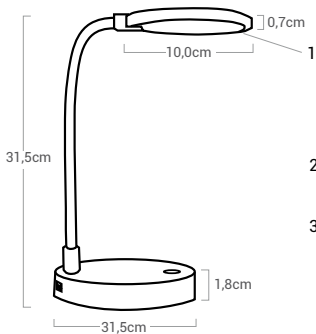

LAMAX

ELECTRONICS

Design lamp with powerbank

LAMAX EasyLight1

Mobile source of light and power

Instructions for use

Product description:

1. Economical LEDs
2. Flexible neck
3. Lamp base
4. 2x USB charging port
5. Micro USB port for charging lamp battery
6. Touch control key