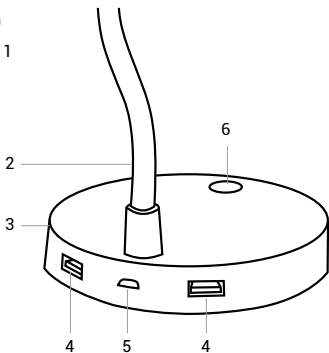

LAMAX

ELECTRONICS

Design lamp with powerbank

LAMAX EasyLight1

Mobile source of light and power

Instructions for use

Product description:

1. Economical LEDs
2. Flexible neck
3. Lamp base
4. 2x USB charging port
5. Micro USB port for charging lamp battery
6. Touch control key